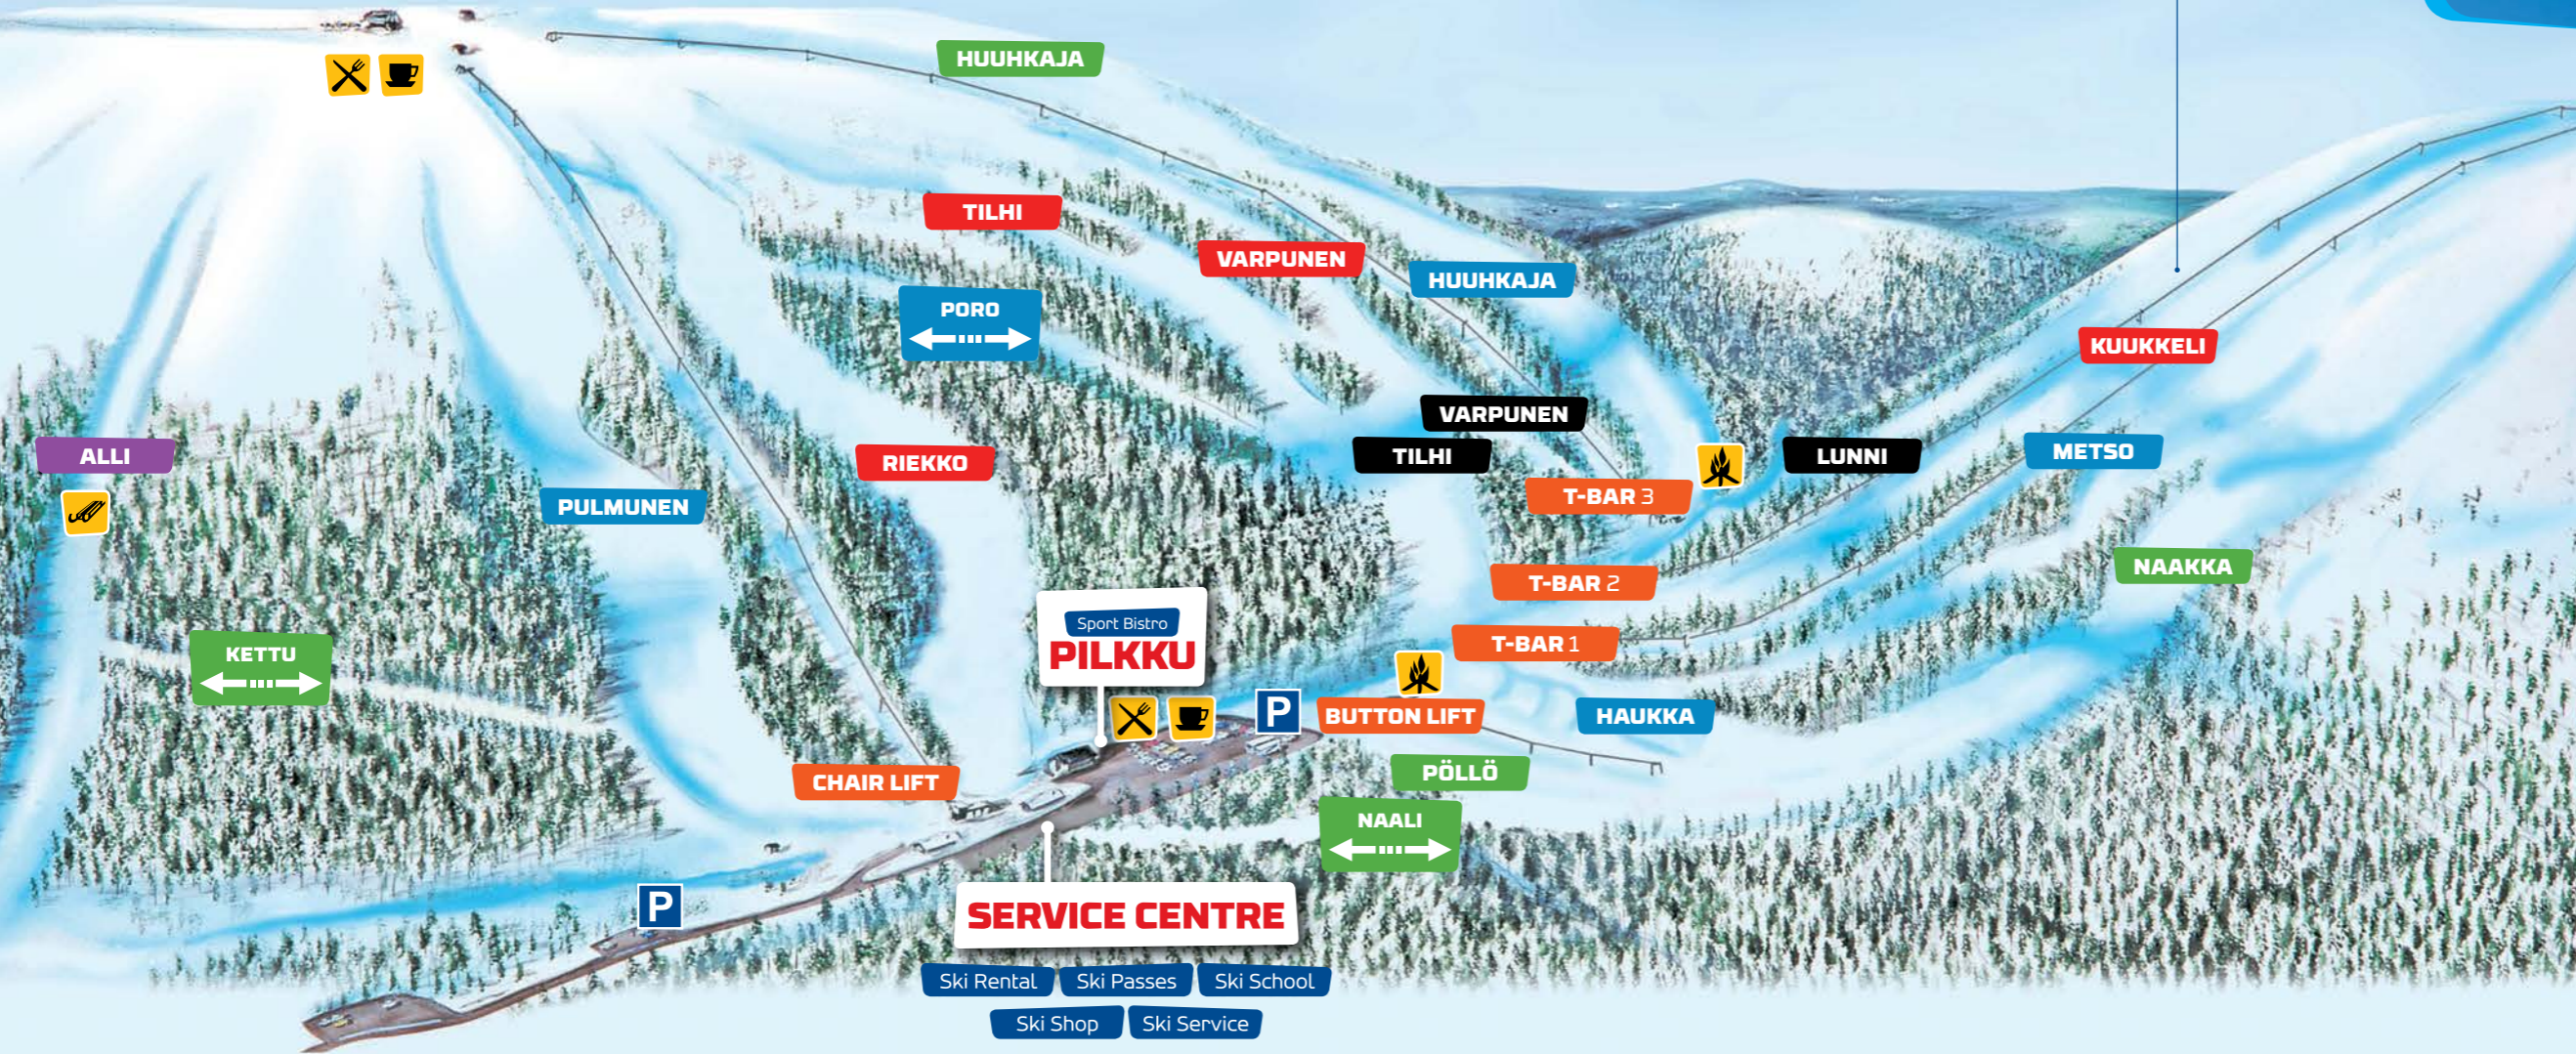

ONE CENTRE -
TWO FELS!

www.skisaariselka.fi

Ska
SAARISELKÄ
SPORT RESORT

KAUNISPÄÄ
437,5 m

IISAKKIPÄÄ
415,5 m

Ski Rental | Ski Passes | Ski School
Ski Shop | Ski Service

SLOPES

Slope	Length	Slope	Length
ALLI	1200 m	LUNNI	700 m
PULMUNEN	1000 m	KUUKKELI	720 m
RIEKKO	1000 m	METSO	700 m
TILHI	1000 m	NAAKKA	800 m
VARPUNEN	1050 m	PÖLLÖ	100 m
HUUHKAJA	1050 m	HAUKKA	100 m

TRAVERSE PATHS

KETTU	Very easy
PORO	Easy
NAALI	Very easy
	Medium
	Difficult

LIFTS

Lift	Length
CHAIR LIFT	3-person 950 m
BUTTON LIFT	100 m
T-BAR 1	700 m
T-BAR 2	700 m
T-BAR 3	850 m

SYMBOLS

- Tobogganing
- Cafe
- Restaurant
- Parking
- Fireplace