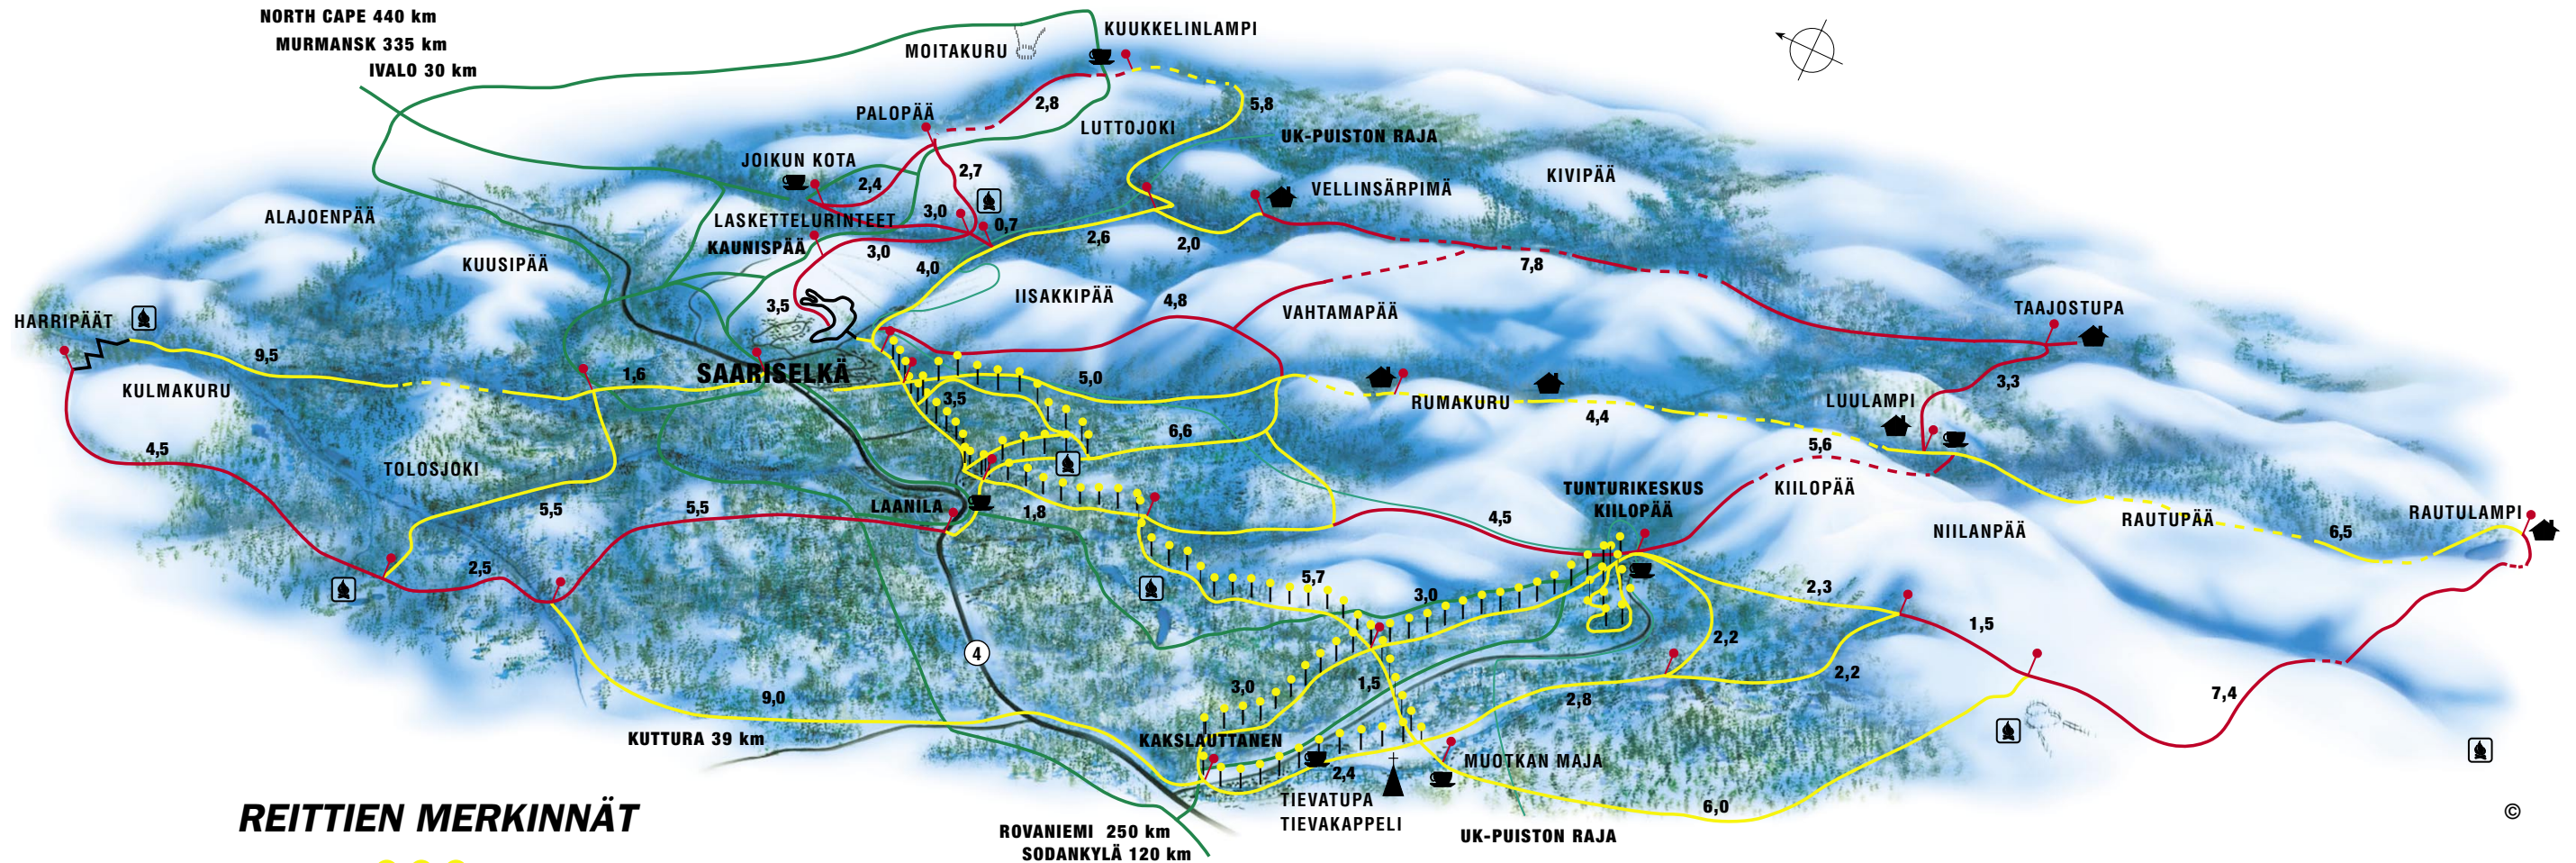

## REITTIEIN MERKINNÄT

- |                             |  |                                   |
|-----------------------------|--|-----------------------------------|
| VALAISTU LATU               |  | ILLUMINATED SKIING TRACK          |
| HELPPU LATU                 |  | EASY SKIING TRACK                 |
| KESKIVAIKEA LATU            |  | MEDIUM SKIING TRACK               |
| VAIKEA LATU                 |  | DIFFICULT SKIING TRACK            |
| MOOTTORIKELKKA-URA          |  | SNOWMOBILE ROUTE                  |
| LATU KULKEE TUNTURIN TAKANA |  | SKIING TRACK GOES BEHIND THE FELL |